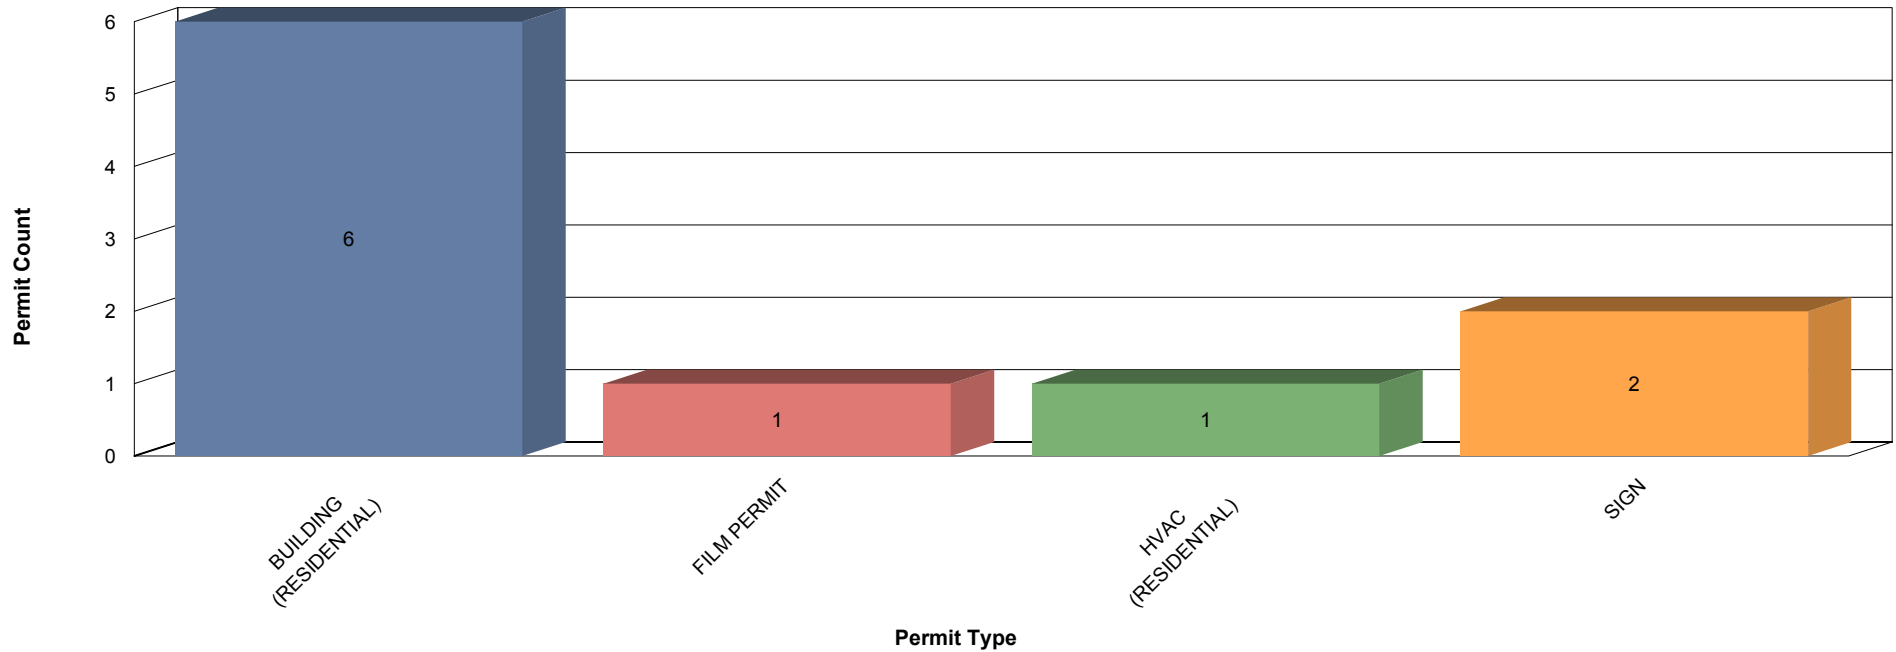

PERMITS ISSUED BY TYPE (12/01/2018 TO 12/31/2018) FOR CITY OF FLOWERY BRANCH

Permit #	Type	Workclass	Status	Issue Date	Main Address	Project	District	Parcel
BUILDING (RESIDENTIAL)								
BLDR-000052-2018	Building (Residential)	Demolition	Issued	12/05/2018	5614 Kahawi Dr, Flowery Branch, GA 30542		FLOWERY BRANCH	08111 003002
BLDR-000051-2018	Building (Residential)	Demolition	Issued	12/05/2018	6109 Gainesville St, Flowery Branch, GA 30542		FLOWERY BRANCH	08118 007018
BLDR-000060-2018	Building (Residential)	New	Issued	12/17/2018	6589 Trailblazer Rd, LOT 46 Q, Flowery Branch, GA 30542		FLOWERY BRANCH	15047Q000046
BLDR-000058-2018	Building (Residential)	New	Issued	12/17/2018	6609 Trailblazer Rd, LOT 41 Q, Flowery Branch, GA 30542		FLOWERY BRANCH	15047Q000041
BLDR-000059-2018	Building (Residential)	New	Issued	12/17/2018	6601 Trailblazer Rd, LOT 43 Q, Flowery Branch, GA 30542		FLOWERY BRANCH	15047Q000043
BLDR-000057-2018	Building (Residential)	New	Issued	12/17/2018	6617 Trailblazer Rd, LOT 39 Q, Flowery Branch, GA 30542		FLOWERY BRANCH	15047Q000039

PERMITS ISSUED BY TYPE (12/01/2018 TO 12/31/2018)

Permit #	Type	Workclass	Status	Issue Date	Main Address	Project	District	Parcel
PERMITS ISSUED FOR BUILDING (RESIDENTIAL):								6
FILM PERMIT								
FILM-000055-2018	Film Permit	Film	Issued	12/13/2018	5104 Railroad Ave, Flowery Branch, GA 30542		FLOWERY BRANCH	08112 014001
PERMITS ISSUED FOR FILM PERMIT:								1
HVAC (RESIDENTIAL)								
MECR-000053-2018	HVAC (Residential)	HVAC Changeout	Issued	12/05/2018	6718 Trailside Dr, Flowery Branch, GA 30542		FLOWERY BRANCH	15047Y000032
PERMITS ISSUED FOR HVAC (RESIDENTIAL):								1
SIGN								
SIGN-000056-2018	Sign	Wall Sign	Issued	12/14/2018	5533 Atlanta Hwy, A, Flowery Branch, GA 30542		FLOWERY BRANCH	08117 002015
SIGN-000061-2018	Sign	Wall Sign	Issued	12/18/2018	5900 Spout Springs Rd, W 1, Flowery Branch, GA 30542		FLOWERY BRANCH	08114 004009
PERMITS ISSUED FOR SIGN:								2
GRAND TOTAL OF PERMITS:								10